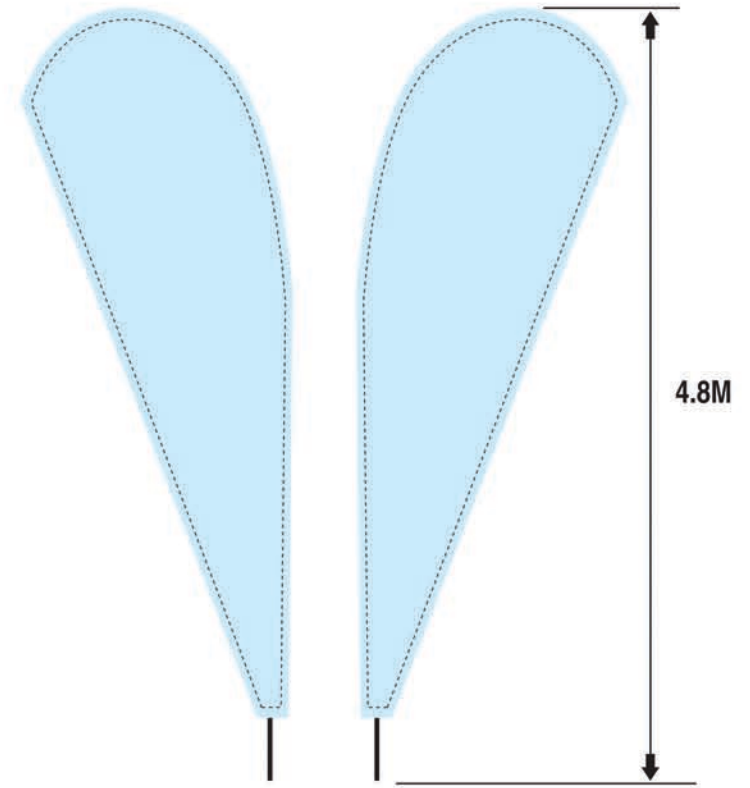

Template Tear drop

Fabric Size: 75*170cm

Fabric Size: 90*211cm

Fabric Size: 100*310cm

Fabric Size: 120*360cm