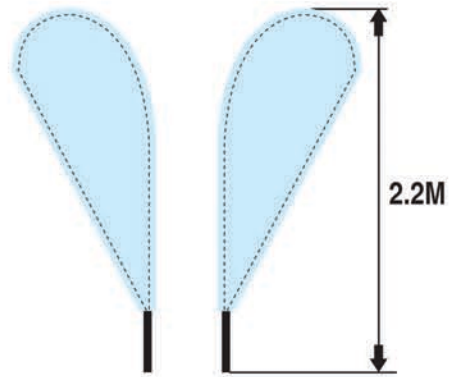

Template Tear drop

Fabric Size: 75*170cm

Fabric Size: 90*211cm

Fabric Size: 100*310cm

Fabric Size: 120*360cm