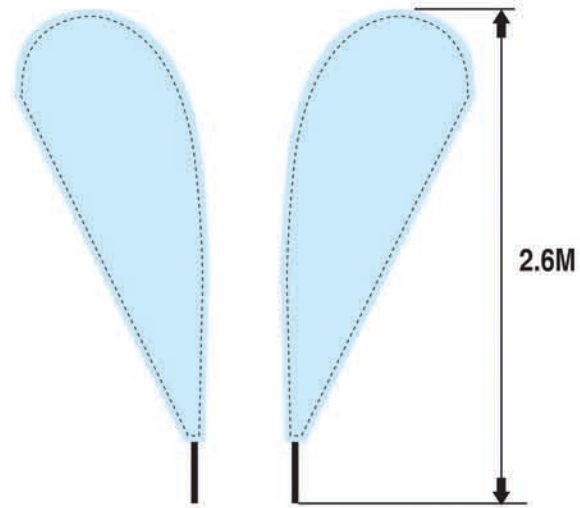

Template Tear drop

Fabric Size: 75*170cm

Fabric Size: 90*211cm

Fabric Size: 100*310cm

Fabric Size: 120*360cm