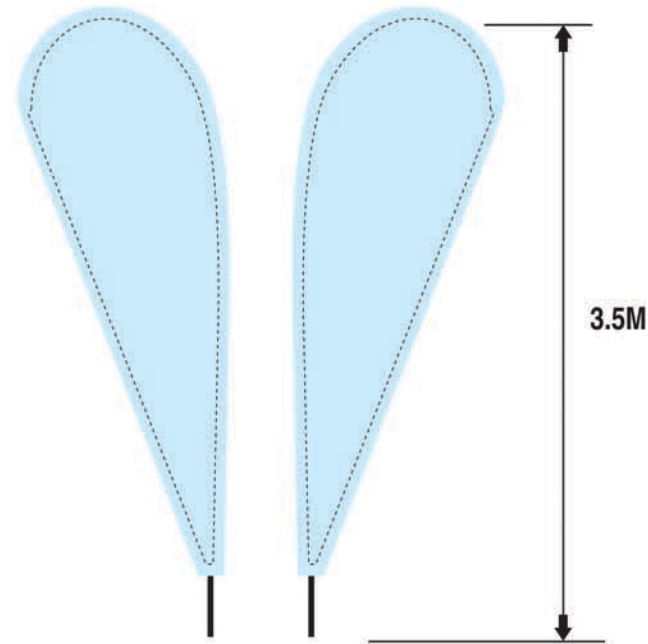

Template Tear drop

Fabric Size: 75*170cm

Fabric Size: 90*211cm

Fabric Size: 100*310cm

Fabric Size: 120*360cm