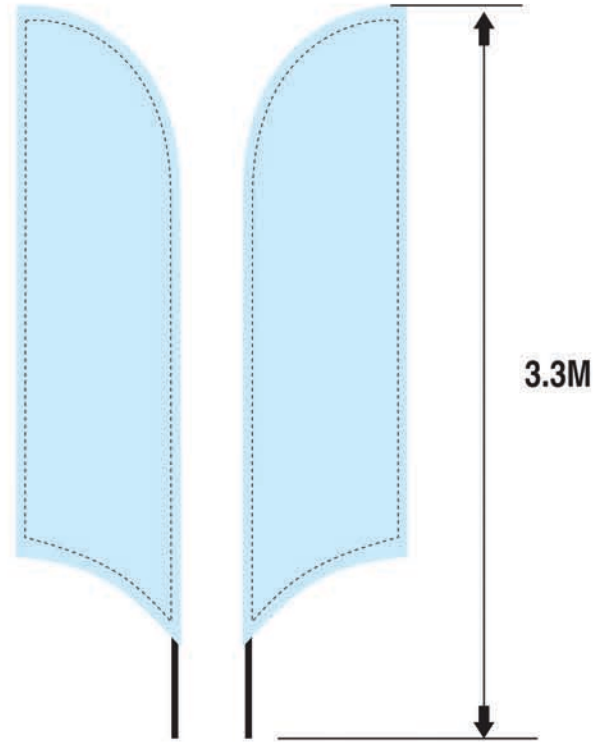

Template Imperial

Fabric Size: 50*200

Fabric Size: 60*240

Fabric Size: 75*310

Fabric Size: 80*420