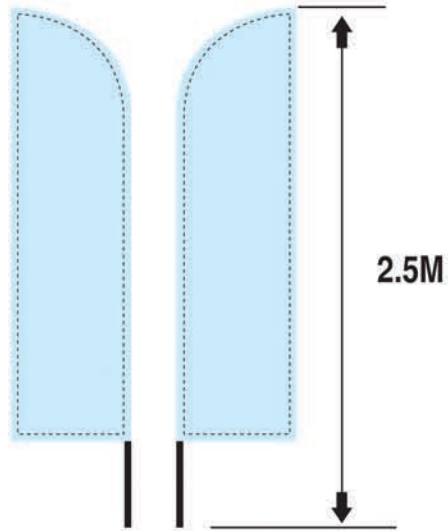

Template Imperial

Fabric Size: 50*200

Fabric Size: 60*240

Fabric Size: 75*310

Fabric Size: 80*420