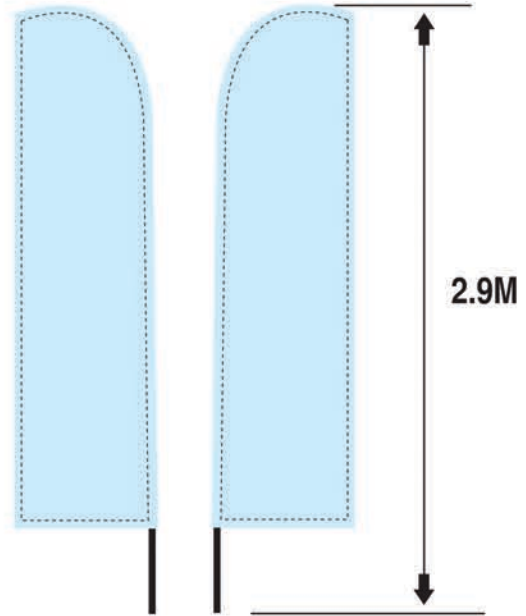

Template Imperial

Fabric Size: 50*200

Fabric Size: 60*240

Fabric Size: 75*310

Fabric Size: 80*420