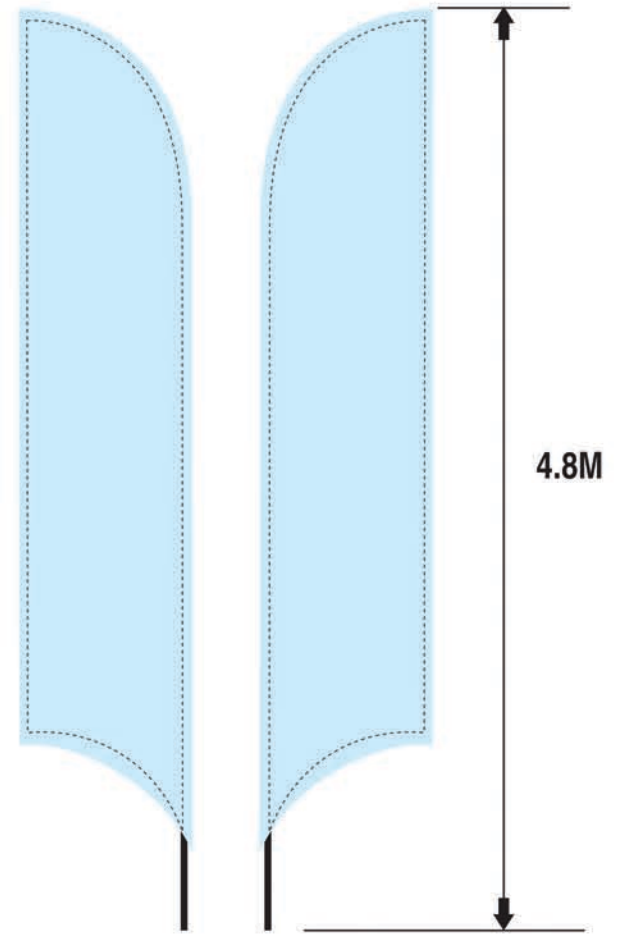

Template Imperial

Fabric Size: 50*200

Fabric Size: 60*240

Fabric Size: 75*310

Fabric Size: 80*420